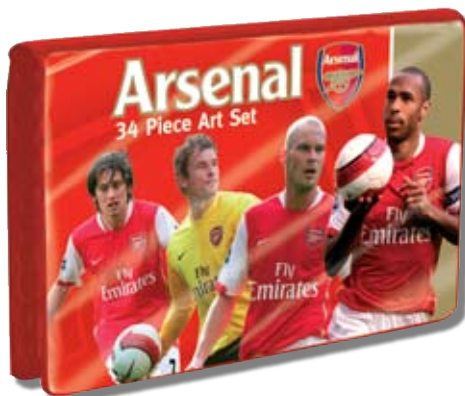

34 Piece Art Sets

Product Dimensions: 238mm x 160mm x 35mm

Carton Details: Qty: 36 • Dimensions: 490mm x 360mm x 340mm • GW: 12kg • NW: 11kg

**Arsenal FC
2007/08
RFS7856**

**SRP:
£2.99**

**Liverpool FC
2007/08
RFS7857**

8 Felt Tip Pens • 8 Wax Crayons • Eraser • Pencil • 8 Coloured Pencils • 2 Bulldog Clips • Paint Brush • 4 Water Colour Paints

34 Piece Art Sets

Product Dimensions: 238mm x 160mm x 35mm

Carton Details: Qty: 36 • Dimensions: 490mm x 360mm x 340mm • GW: 12kg • NW: 11kg