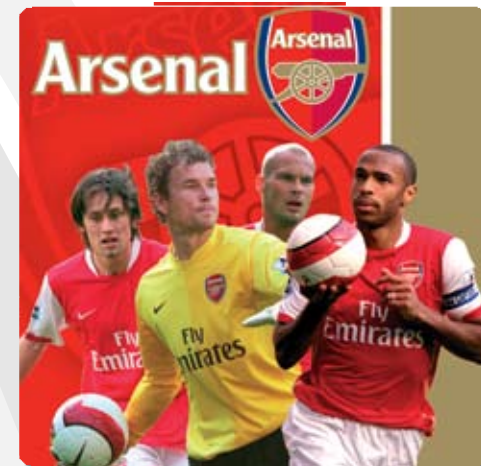

Arsenal
Football Club
RFS7757

SRP:
£9.99

Set Contains:

Disney

24 Colour Pens • 36 Colour Pencils • 14 Paints • 1 Palette • 72 Oil Pastels • 1 Ruler • 2 Paint Brushes
2 HB Pencils • 1 Eraser • 1 Sharpener • 1 Tube of Glue • 1 Mini Stapler • 1 Pair of Scissors • 10 Paper clips

Non-Disney

24 Colour Pens • 36 Colour Pencils • 32 Wax Crayons • 40 Oil Pastels • 2 Paint Brushes • 1 Palette • 14 Paints
1 Sharpener • 1 Ruler • 1 Eraser • 1 Tube of Glue • 2 HB Pencils • 10 Paper clips • 1 Mini Stapler • 1 Pair of Scissors