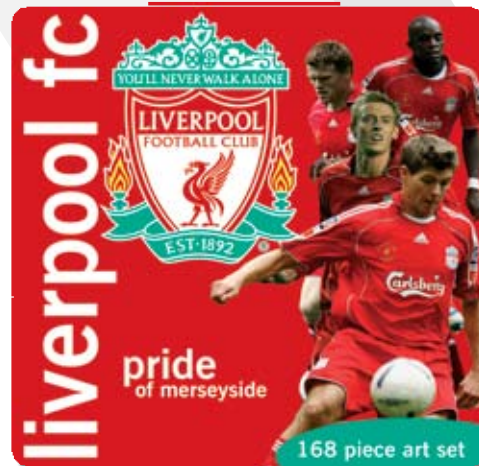

Liverpool
Football Club
RFS7758

SRP:
£9.99