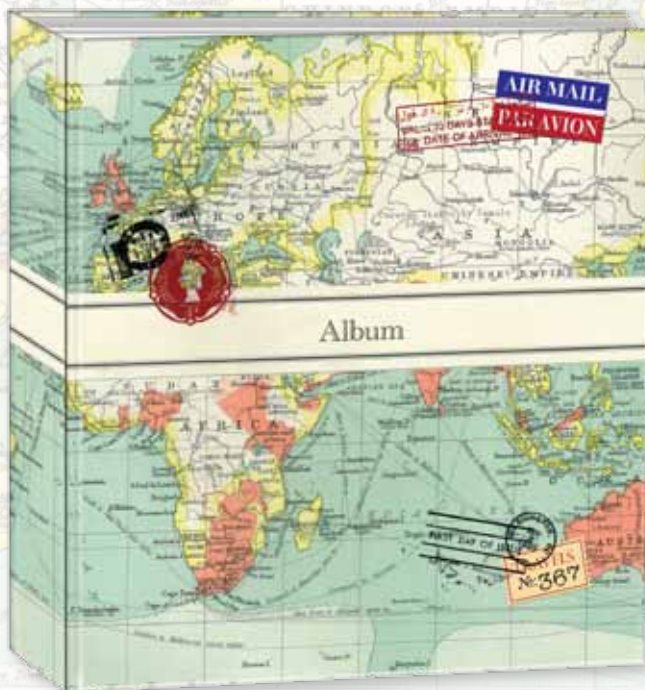

Album
Maps

Head Office:
4 North Parade,
Bath BA1 1LF, UK
Tel +44(0) 1225 310107
Fax +44(0) 1225 312878
Email enquiries@robert-frederick.co.uk