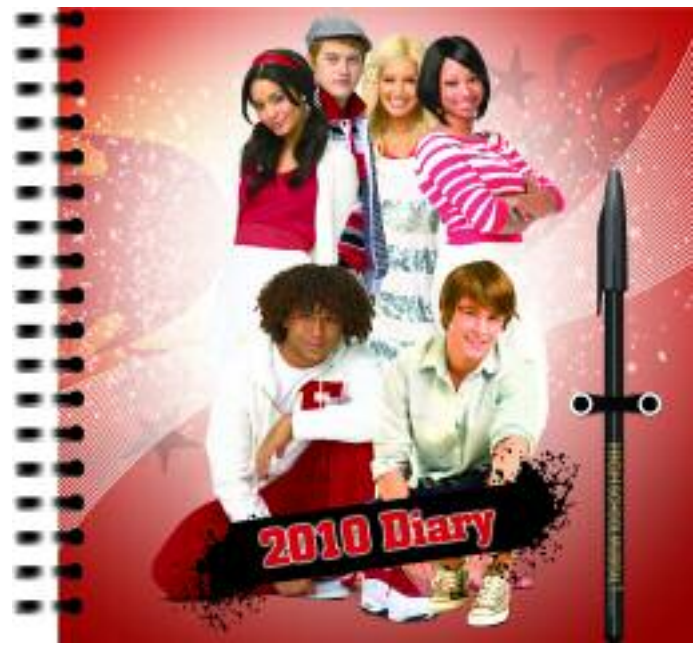

2010
ROBERT FREDERICK
200 X 200
WIRO DIARIES
WITH GEL PEN

DAY21 DISNEY POOH

DAY28 HANNAH MONTANA

DAY27 CAMP ROCK

DAY29 HIGH SCHOOL MUSICAL 3